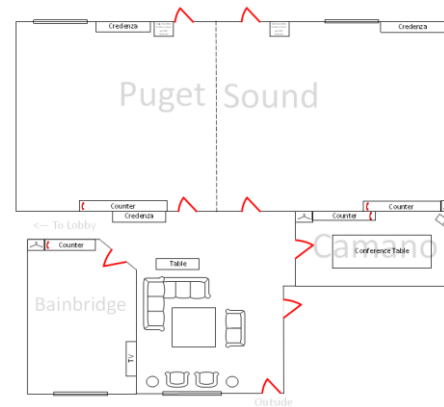

# HOMewood SUITES by Hilton™ Lynnwood

Puget Sound Ballroom

MEETING ROOM	Sq Ft	LxWxH	Classroom	Theater	Banquet	Reception	Conference	U-Shape	H-Square	Pricing
Camano Boardroom	264	11 x 24 x 9	-	-	-	-	10	-	-	\$350
Bainbridge Boardroom	840	16 x 23 x 9	10	15	15	15	10	15	12	\$350
Sound Ballroom	980	28 x 65 x 10	45	90	60	100	28	30	36	\$600
Puget Ballroom	840	28 x 30 x 10	35	70	50	80	22	20	30	\$600
Puget Sound Ballroom	1,820	28 x 65 x 10	80	130	110	180	50	50	66	\$1,200

\*\*Pricing is exclusive of tax and 22% service charge

Camano Boardroom

Puget Ballroom

Sound Ballroom